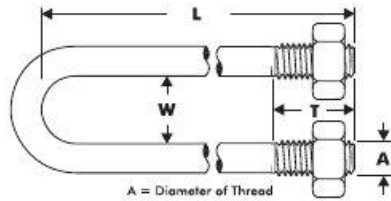

## U Bolt Round with 2 Nuts - BSW

### 1/4 BSW (A)

Code	Nominal Bore	W	L	T	ZP
<b>Pack Quantity (if available)</b>					
B65 06060ZP	1/2"	7/8"	2-3/8"	1-1/2"	100
B65 06067ZP	3/4"	1-1/16"	2-11/16"	1-1/2"	100
B65 06072ZP	1"	1-3/8"	2-7/8"	1-1/2"	100
B65 06080ZP	1-1/4"	1-11/16"	3-3/16"	1-1/2"	100
B65 06086ZP	1-1/2"	1-15/16"	3-7/16"	1-1/2"	100
B65 06097ZP	2"	2-3/8"	3-7/8"	1-1/2"	100

### 3/8 BSW (A)

Code	Nominal Bore	W	L	T	H.D. Gal
<b>Pack Quantity (if available)</b>					
B65 10066GA	1/2"	7/8"	2-5/8"	1-3/4"	50
B65 10077GA	3/4"	1-1/16"	3-1/16"	2"	50
B65 10085GA	1"	1-3/8"	3-3/8"	2"	50
B65 10092GA	1-1/4"	1-11/16"	3-11/16"	2"	50
B65 10099GA	1-1/2"	1-15/16"	3-15/16"	2"	50
B65 10110GA	2"	2-3/8"	4-3/8"	2"	50